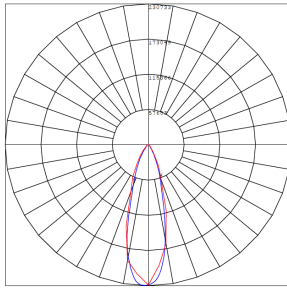

Photometrics: SFX-G9-800W-45D-RGB

BUG Rating: B5-U0-G2