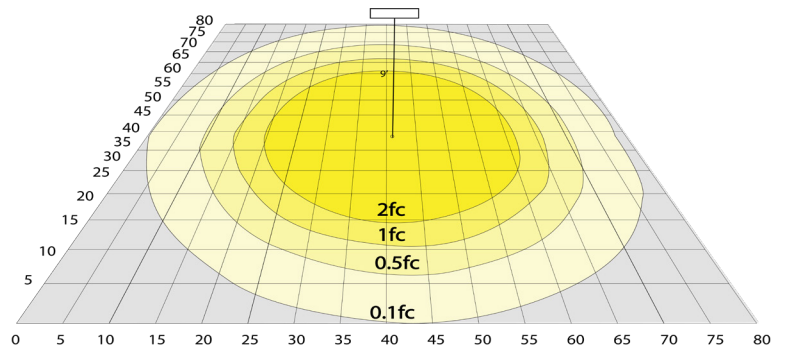

Phone: (877) 805-2252 | Fax: (877) 805-2252  
www.westgatemfg.com

WG-ZA-Z7-2Z

**Photometrics:** SFX-G9-800W-45D-RGB

BUG Rating: B5-U0-G2

600W 5000K, Area 80'x 80' Mounting Height: 9'

**Other Views:**

Shown with optional shroud