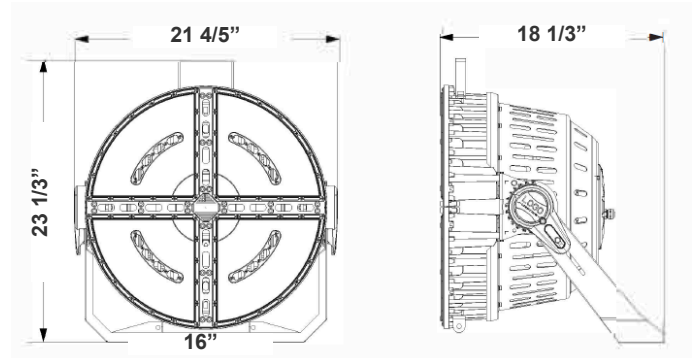

Type: \_\_\_\_\_

23 1/3"(H) x 21 4/5"(W) x 18 1/3"(D)

Ideal for Stadium lighting, Sports fields, parking lots, docks, railway and container yards, Architectural lighting, Industrial and commercial exterior lighting, trade shows, exhibitions